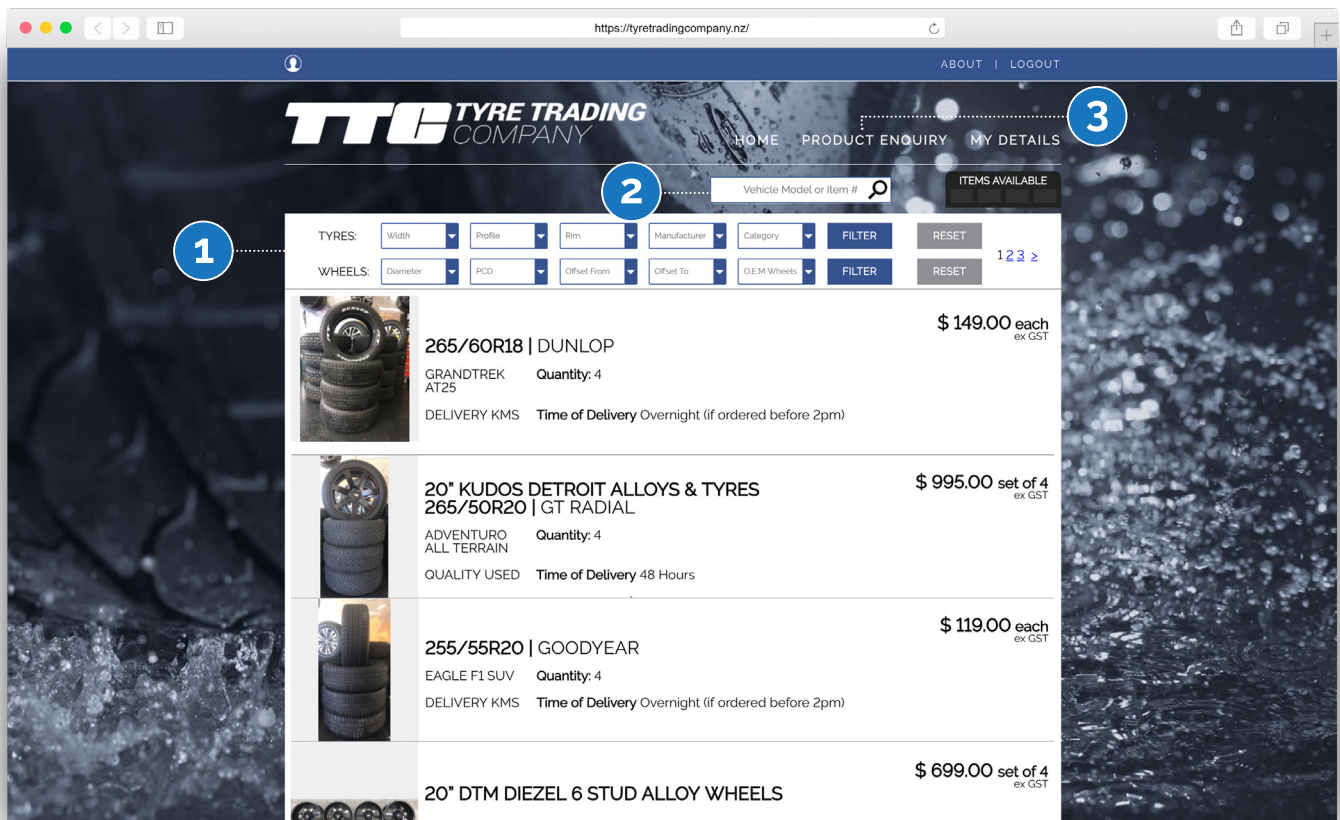

HOW TO NAVIGATE TYRETRADINGCOMPANY.NZ

There are *three* easy ways you can search the website to find the tyres or wheels you need. Below is a brief description of how you can navigate this site.

1 Drop Down Menu

Use the drop down the menu to filter the products. Filter by tyres size, manufacturer, wheel size, offset etc. If you make a mistake or want to scroll all listings - you can simply reset the form.

2 Key Term Search

If you are looking for a tyre or wheel to fit on a particular vehicle use the *Key Term Search* option ie: "Holden Colorado" or "VW".

3 Product Enquiry

If you are unable to find a tyre or wheel that you are looking for, or are unsure what would suit your vehicle, you can fill out our form our team of experts will be able to make some recommendations.